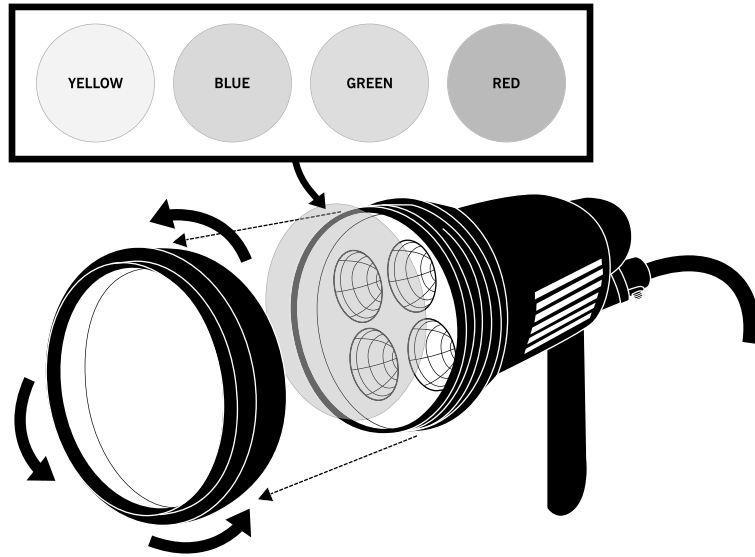

LED Spot set 7640-000/-EE

Accessories

1.