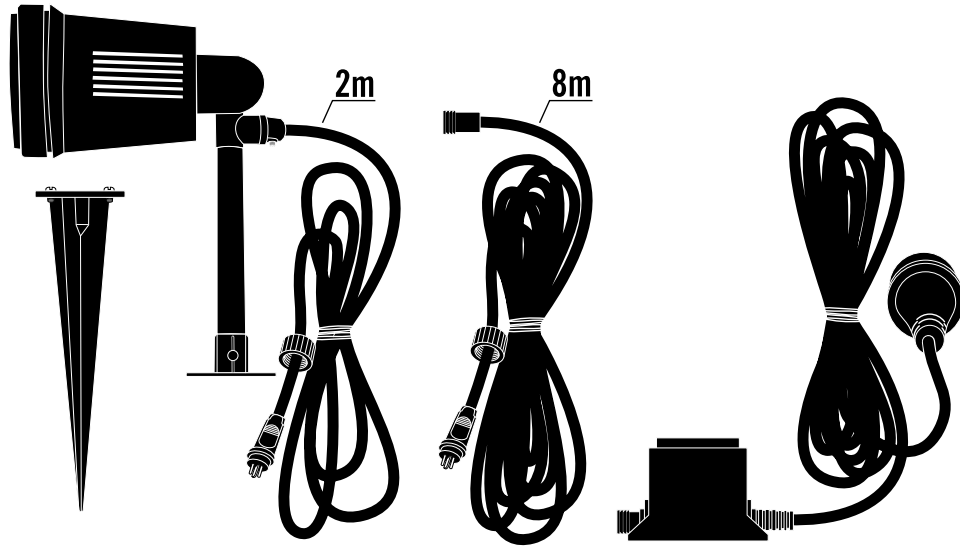

# LED Spot set 7640-000/-EE

Alternative A.

2.

# LED Spot set 7640-000/-EE

Alternative B.

2.

1.

# LED Spot set 7640-000/-EE