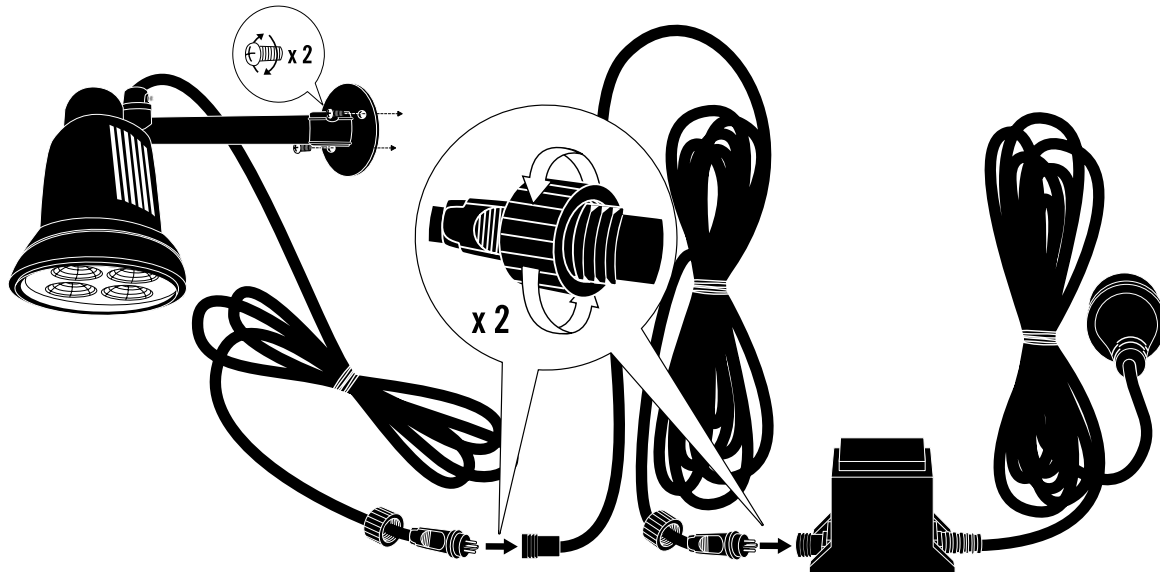

# LED Spot set 7640-000/-EE

Alternative B.

2.

1.