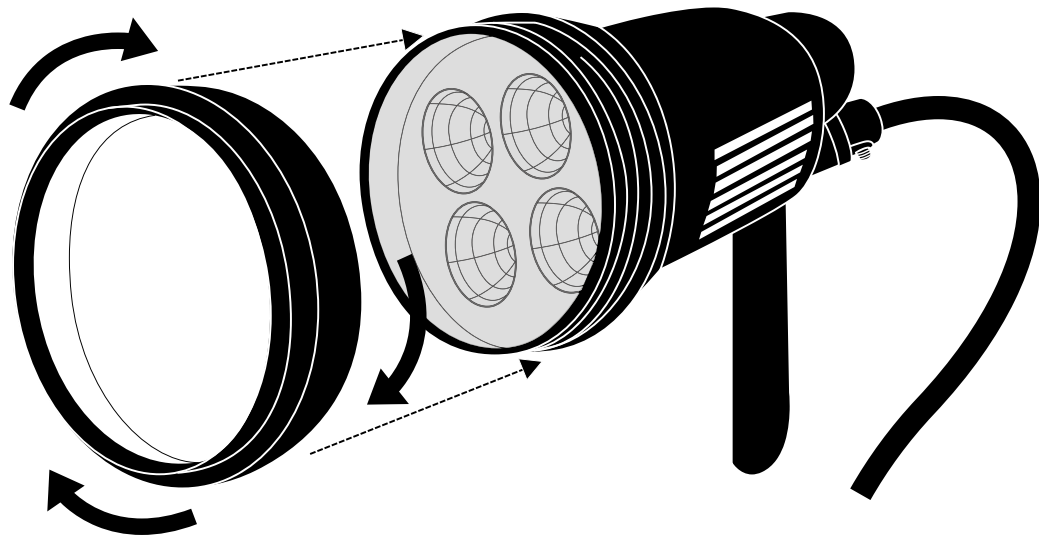

LED Spot set 7640-000/-EE

Accessories

1.

2.

3A.

3B.