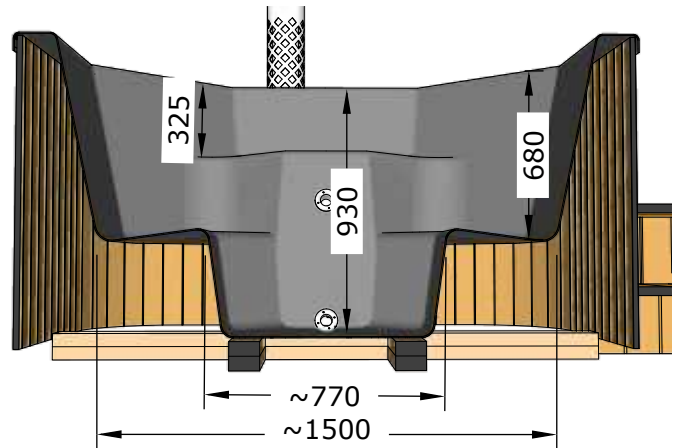

Icon Tub 200 (integrated heater)
Volume 1500 L

Serial nr

Serial nr

- 1. Serial No
- 2. Bath No
- 3. Heater No

(LxBxH) 120x230x223cm

Gross weight 275 kg
 Net weight 225 kg