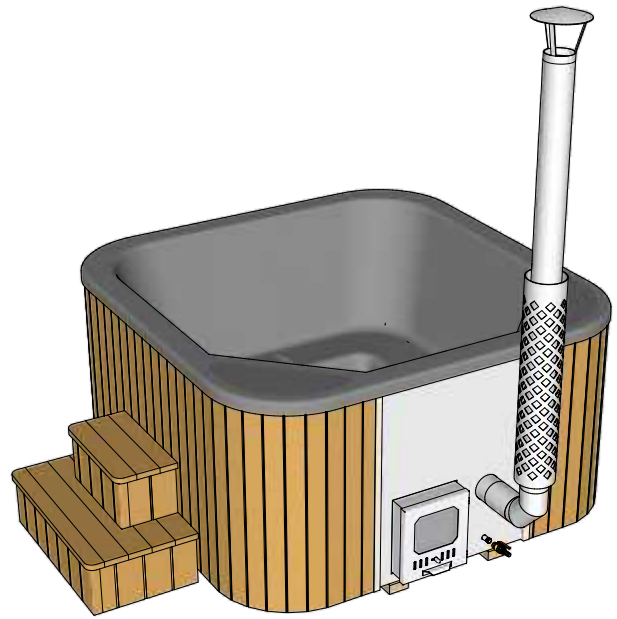

Icon Tub 200 (integrated heater)
Volume 1500 L

Serial nr

Serial nr

- 1. Serial No
- 2. Bath No
- 3. Heater No

(LxBxH) 120x230x223cm

Gross weight 275 kg
 Net weight 225 kg