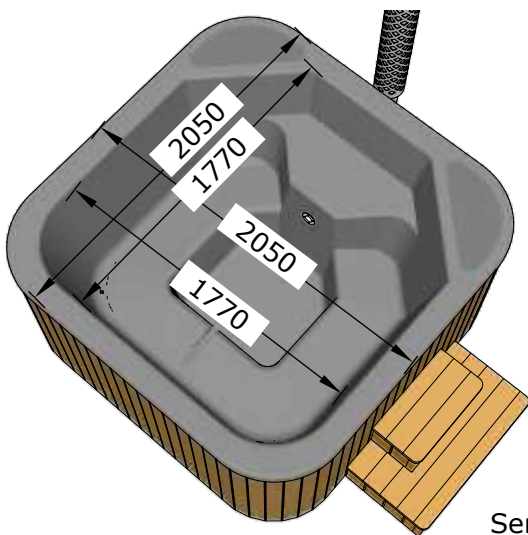

Icon Tub 200 (integrated heater)
Volume 1500 L

Serial nr

Serial nr

- 1. Serial No
- 2. Bath No
- 3. Heater No

(LxBxH) 120x230x223cm

Gross weight 275 kg
 Net weight 225 kg