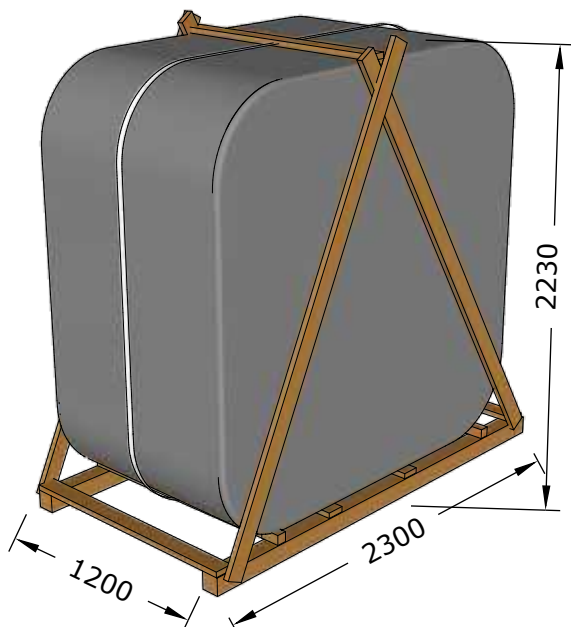

Icon Tub 200 (integrated heater)
Volume 1500 L

Serial nr

Serial nr

- 1. Serial No
- 2. Bath No
- 3. Heater No

(LxBxH) 120x230x223cm

Gross weight 275 kg
 Net weight 225 kg