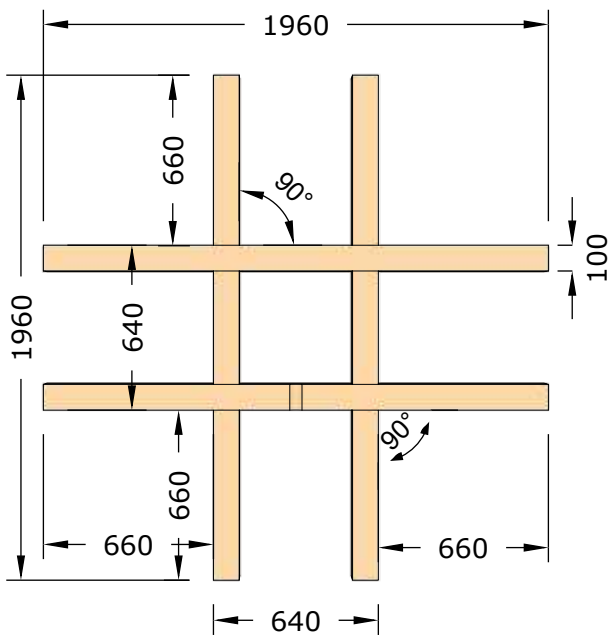

Icon Tub 200 (integrated heater)
Volume 1500 L

Serial nr

Serial nr

- 1. Serial No
- 2. Bath No
- 3. Heater No

(LxBxH) 120x230x223cm

Gross weight 275 kg
 Net weight 225 kg