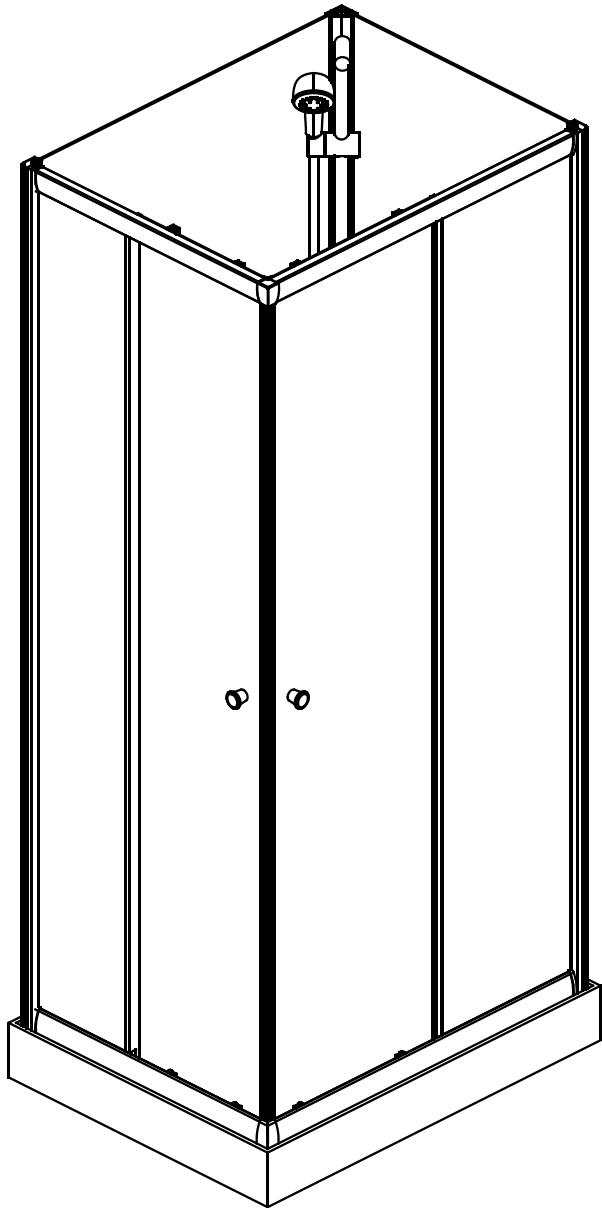

NORO®

LAKE

Getting started / Komma igång

 <p>EN14428</p>	<p>This product fulfils the EN14428 standard</p>		<p>Goggles are recommended to protect the eyes</p>
 <p>EN12150</p>	<p>All glass used are tempered security glass</p>		<p>Caution: Always Handle Glass With Care! Always protect the edges and corners of the glass when assembling.</p>
	<p>2 people are recommended to assemble this shower enclosure</p>		<p>Gloves are recommended to prevent slippery on glass</p>

70x90
90x70

90x90
80x80

Model	Max. door opening
90x90	490 mm
80x80	400 mm
70x90	410 mm

Model	90x90	80x80	70x90	90x70
A	900mm	800mm	900mm	900mm
B	900mm	800mm	900mm	900mm
C	150-160mm	150-160mm	150-160mm	150-160mm
D	420mm	420mm	420mm	420mm
F	1090mm	1090mm	1090mm	1090mm

Exploded view / Sprängskiss

70 x 90 model

Left

5816B

Right

5816A

1

Ø40mm

4

70 x 90 model

Left

Right

7

8

9

10