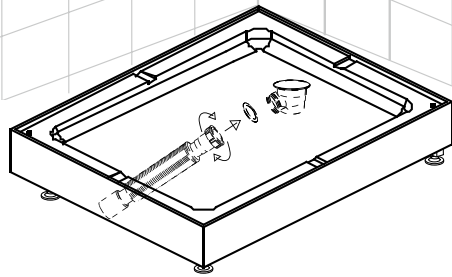

1

Ø40mm

70 x 90 model

Left
5816B

Right
5816A

2

70 x 90 model

5816B

5816A