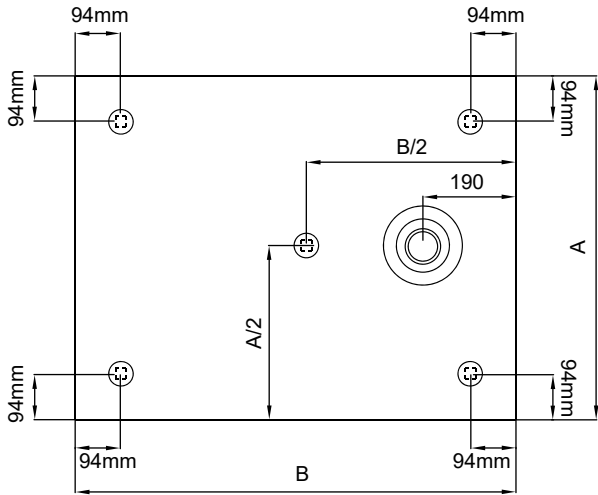

NORO®

LAKE

Getting started / Komma igång

 <p>EN14428</p>	<p>This product fulfils the EN14428 standard</p>		<p>Goggles are recommended to protect the eyes</p>
 <p>EN12150</p>	<p>All glass used are tempered security glass</p>		<p>Caution: Always Handle Glass With Care! Always protect the edges and corners of the glass when assembling.</p>
	<p>2 people are recommended to assemble this shower enclosure</p>		<p>Gloves are recommended to prevent slippery on glass</p>

70x90
90x70

90x90
80x80

Model	Max. door opening
90x90	490 mm
80x80	400 mm
70x90	410 mm

Model	90x90	80x80	70x90	90x70
A	900mm	800mm	900mm	900mm
B	900mm	800mm	900mm	900mm
C	150-160mm	150-160mm	150-160mm	150-160mm
D	420mm	420mm	420mm	420mm
F	1090mm	1090mm	1090mm	1090mm

Exploded view / Sprängskiss

70 x 90 model

Left

5816B

Right

5816A

1

Ø40mm

4

70 x 90 model

Left

Right

7

8

9

10