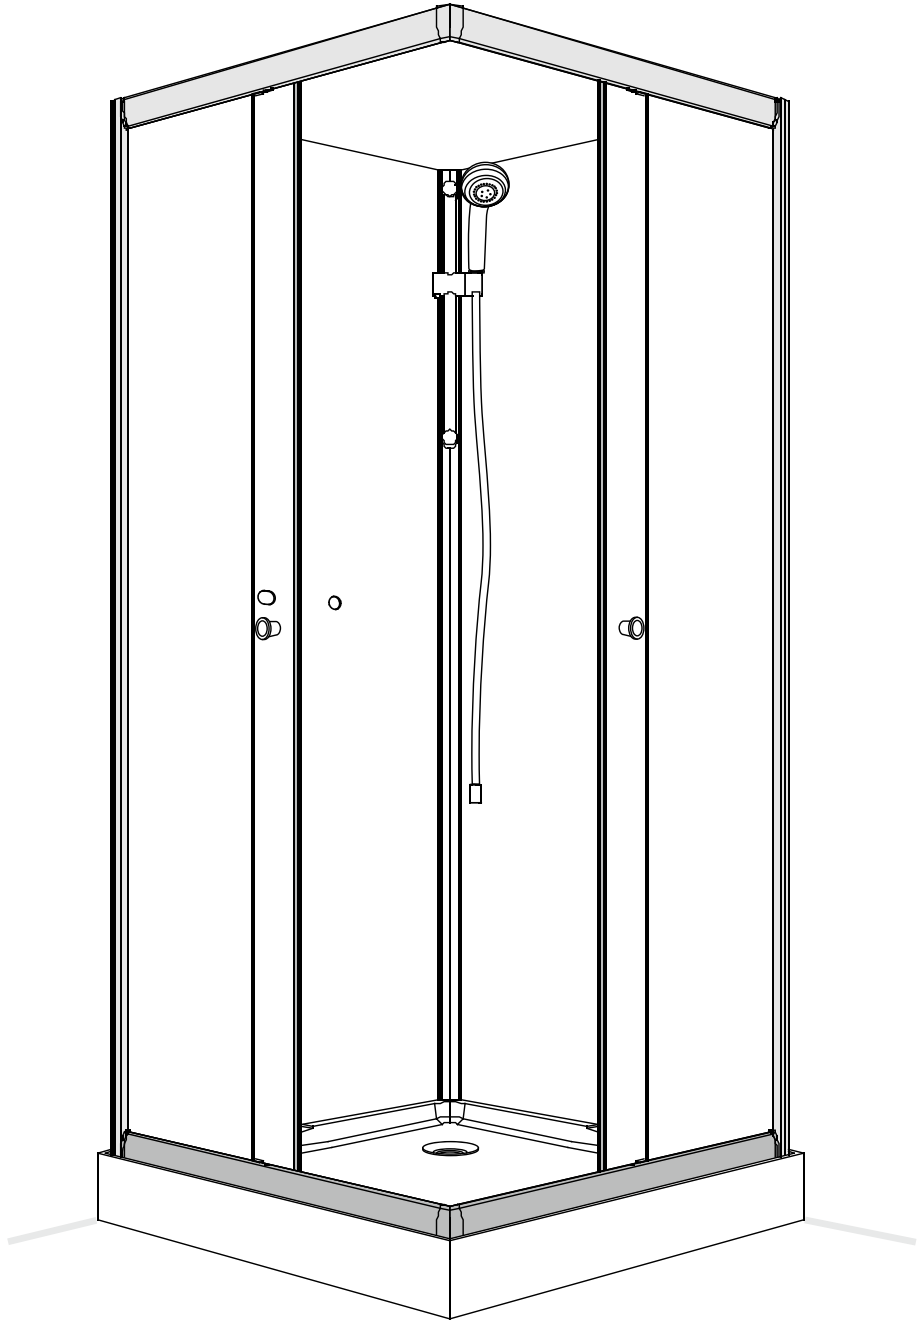

NORO®

LAKE

Getting started / Komma igång

 <p>EN14428</p>	<p>This product fulfils the EN14428 standard</p>		<p>Goggles are recommended to protect the eyes</p>
 <p>EN12150</p>	<p>All glass used are tempered security glass</p>		<p>Caution: Always Handle Glass With Care! Always protect the edges and corners of the glass when assembling.</p>
	<p>2 people are recommended to assemble this shower enclosure</p>		<p>Gloves are recommended to prevent slippery on glass</p>

70x90
90x70

90x90
80x80

Model	Max. door opening
90x90	490 mm
80x80	400 mm
70x90	410 mm

Model	90x90	80x80	70x90	90x70
A	900mm	800mm	900mm	900mm
B	900mm	800mm	900mm	900mm
C	150-160mm	150-160mm	150-160mm	150-160mm
D	420mm	420mm	420mm	420mm
F	1090mm	1090mm	1090mm	1090mm

Exploded view / Sprängskiss

70 x 90 model

Left

5816B

Right

5816A

1

Ø40mm

4

70 x 90 model

Left

Right

7

8

9

10