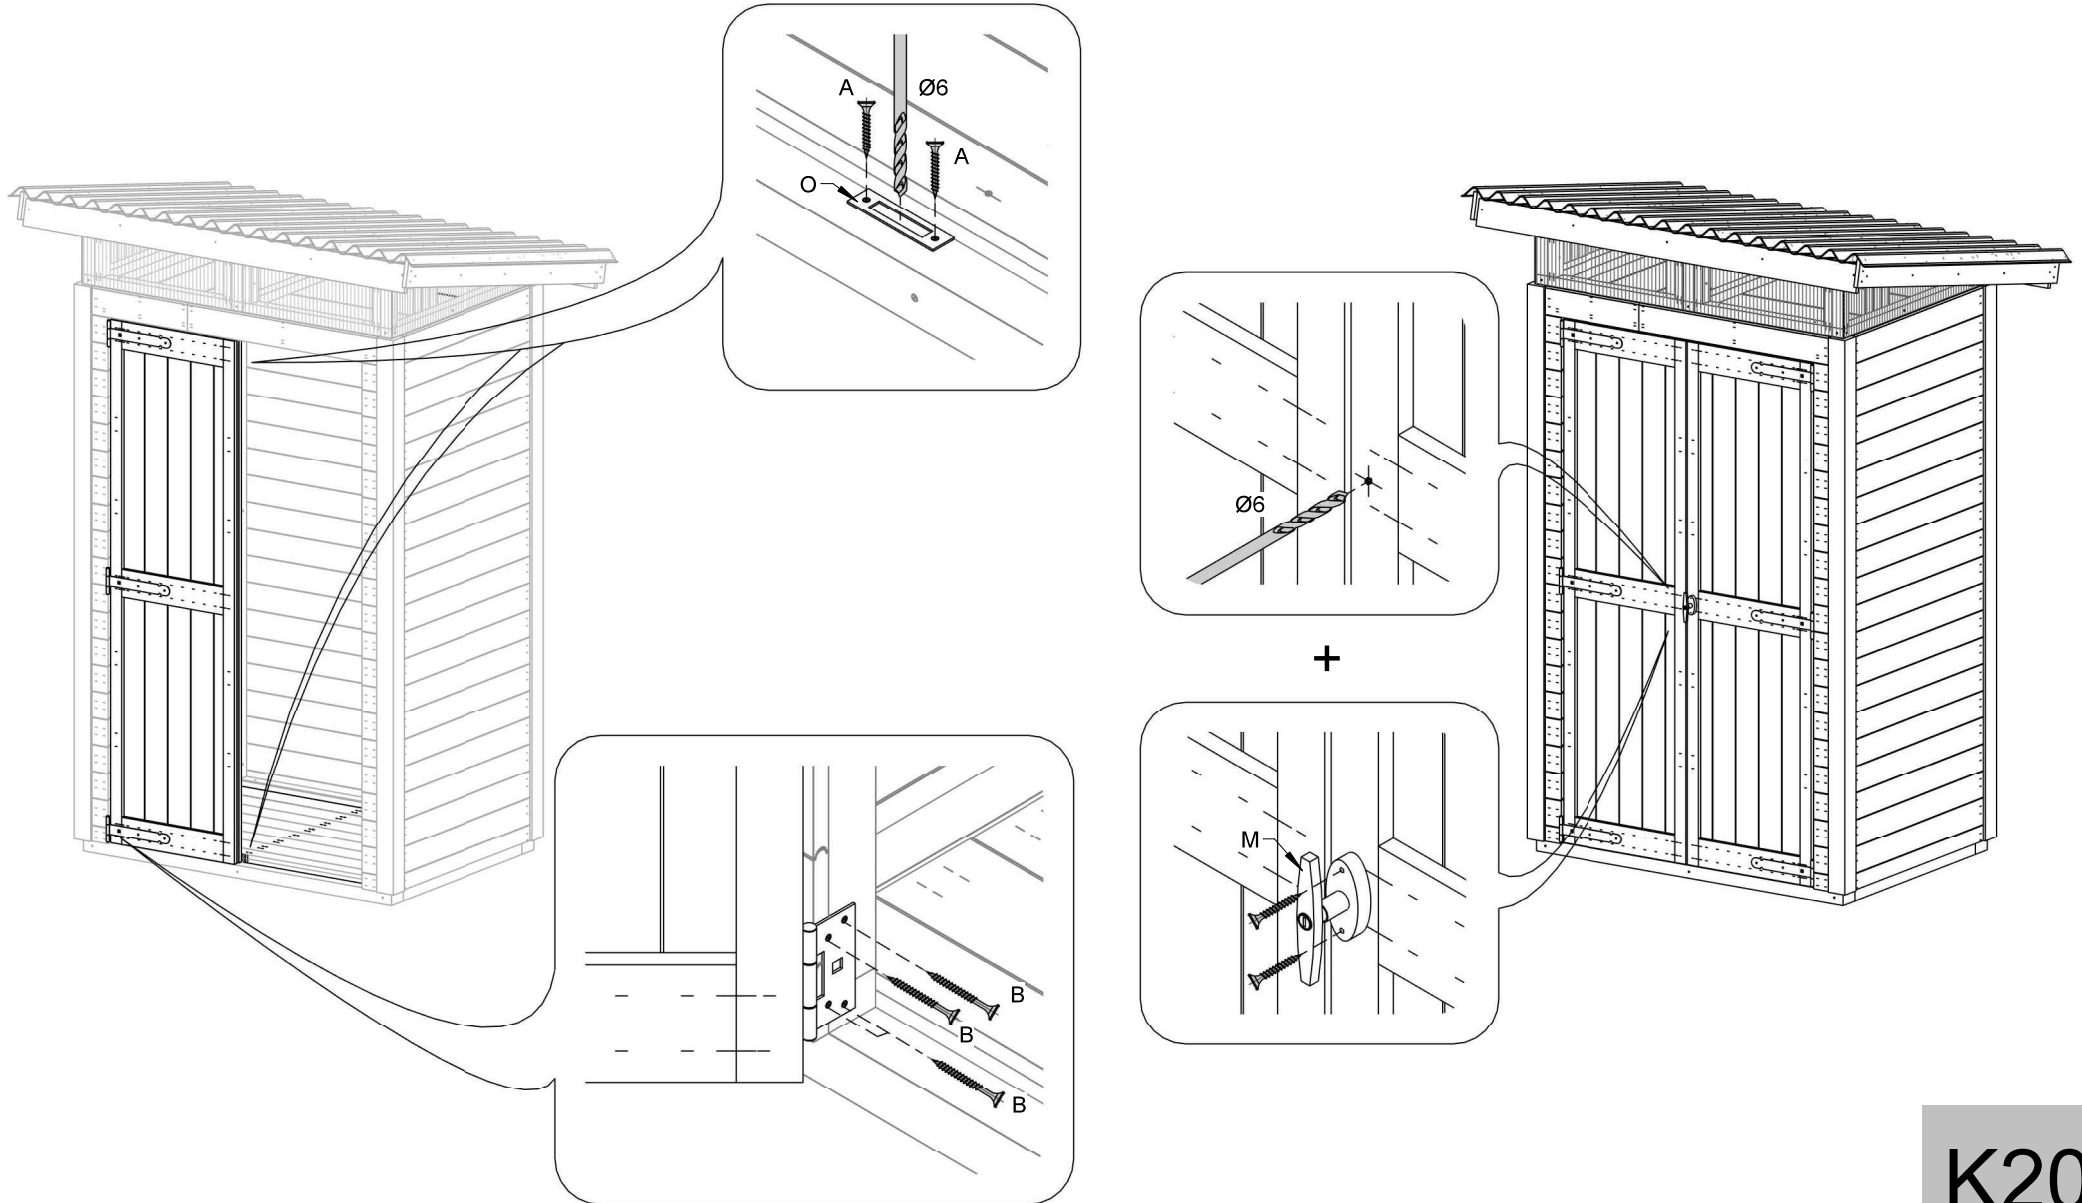

A 3.5x25 x4
B 3.5x35 x24

M x1
O x2

upyard™

K20